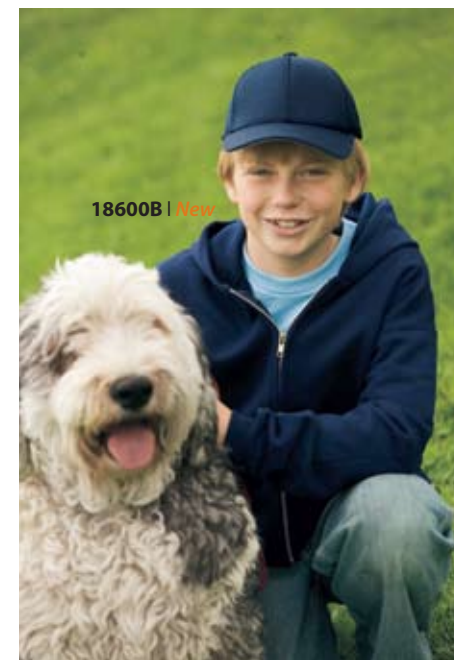

18600B | New